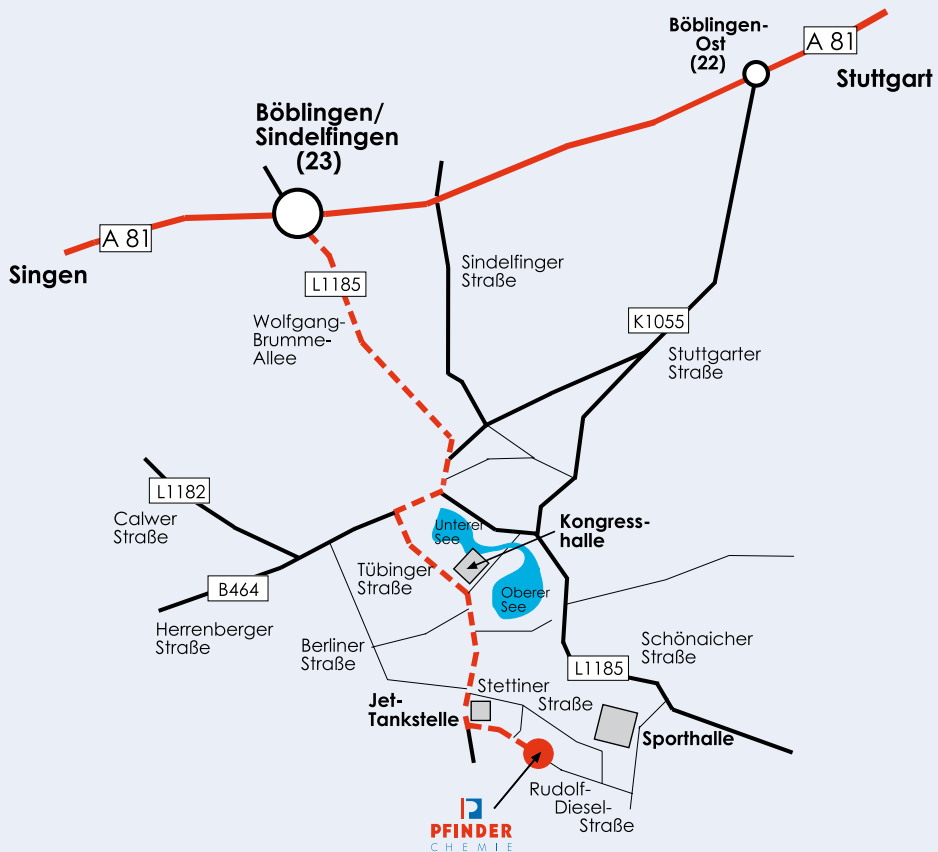

HOW TO FIND PFINDER

Route Description

From interstate A8 / A81 (Karlsruhe/Heilbronn-München):

- Follow the A8/A81 in the direction of Stuttgart
- At the STUTTGART interchange, change to the A81 in the direction of Singen
- On the A81 take exit 23 at BÖBLINGEN/SINDELFINGEN
- Turn right into the direction of Böblingen (watch out, radar monitors speed at town limit!)
- Travel approx. 1.5 kilometers into the direction of the sports and conference center (Sporthalle/Kongresshalle)
- At the Jet gas station, turn left onto a street named Rudolf-Diesel-Straße
- Pfinder is located on the right side 200 meters down this road